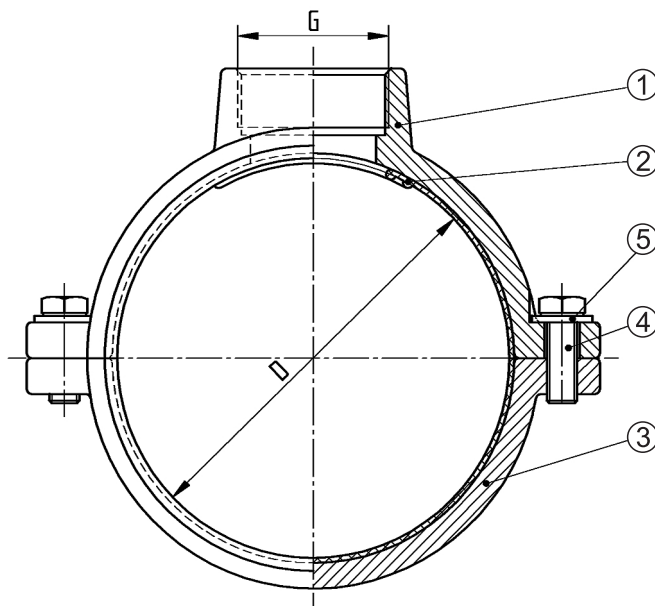

Threaded saddle for plastic pipes "RAPIDO PE/BF"

■ USE:

→ For use on PE/PVC pipes.

■ MATERIALS:

- 1,2 - body - ductile cast iron protected with epoxy powder coating,
- 3 - gasket - EPDM rubber,
- 4-5 - bolts and washers - stainless steel.

The product has been certified as suitable for contact with potable water.

Diameter [mm] D	Wieght [kg]	Thread G	Length [mm] L	Product code
40	1,43	3/4"-1"	100	
50	1,65	3/4"-1 1/2"	100	
63	1,98	3/4"-1"	100	
75	2,28	3/4"-1"	110	
90	2,60	3/4"-2"	120	
110	3,55	3/4"-2"	120	
125	4,38	3/4"-2"	120	
140	4,85	3/4"-3"	140	
160	5,72	3/4"-4"	150	
180	9,40	3/4"-4"	180	
200	11,20	3/4"-4"	180	
225	11,60	3/4"-3"	180	
250	10,60	1"-4"	180	
280	11,50	2" or 4"	180	
315	12,80	1 1/2"-4"	180	